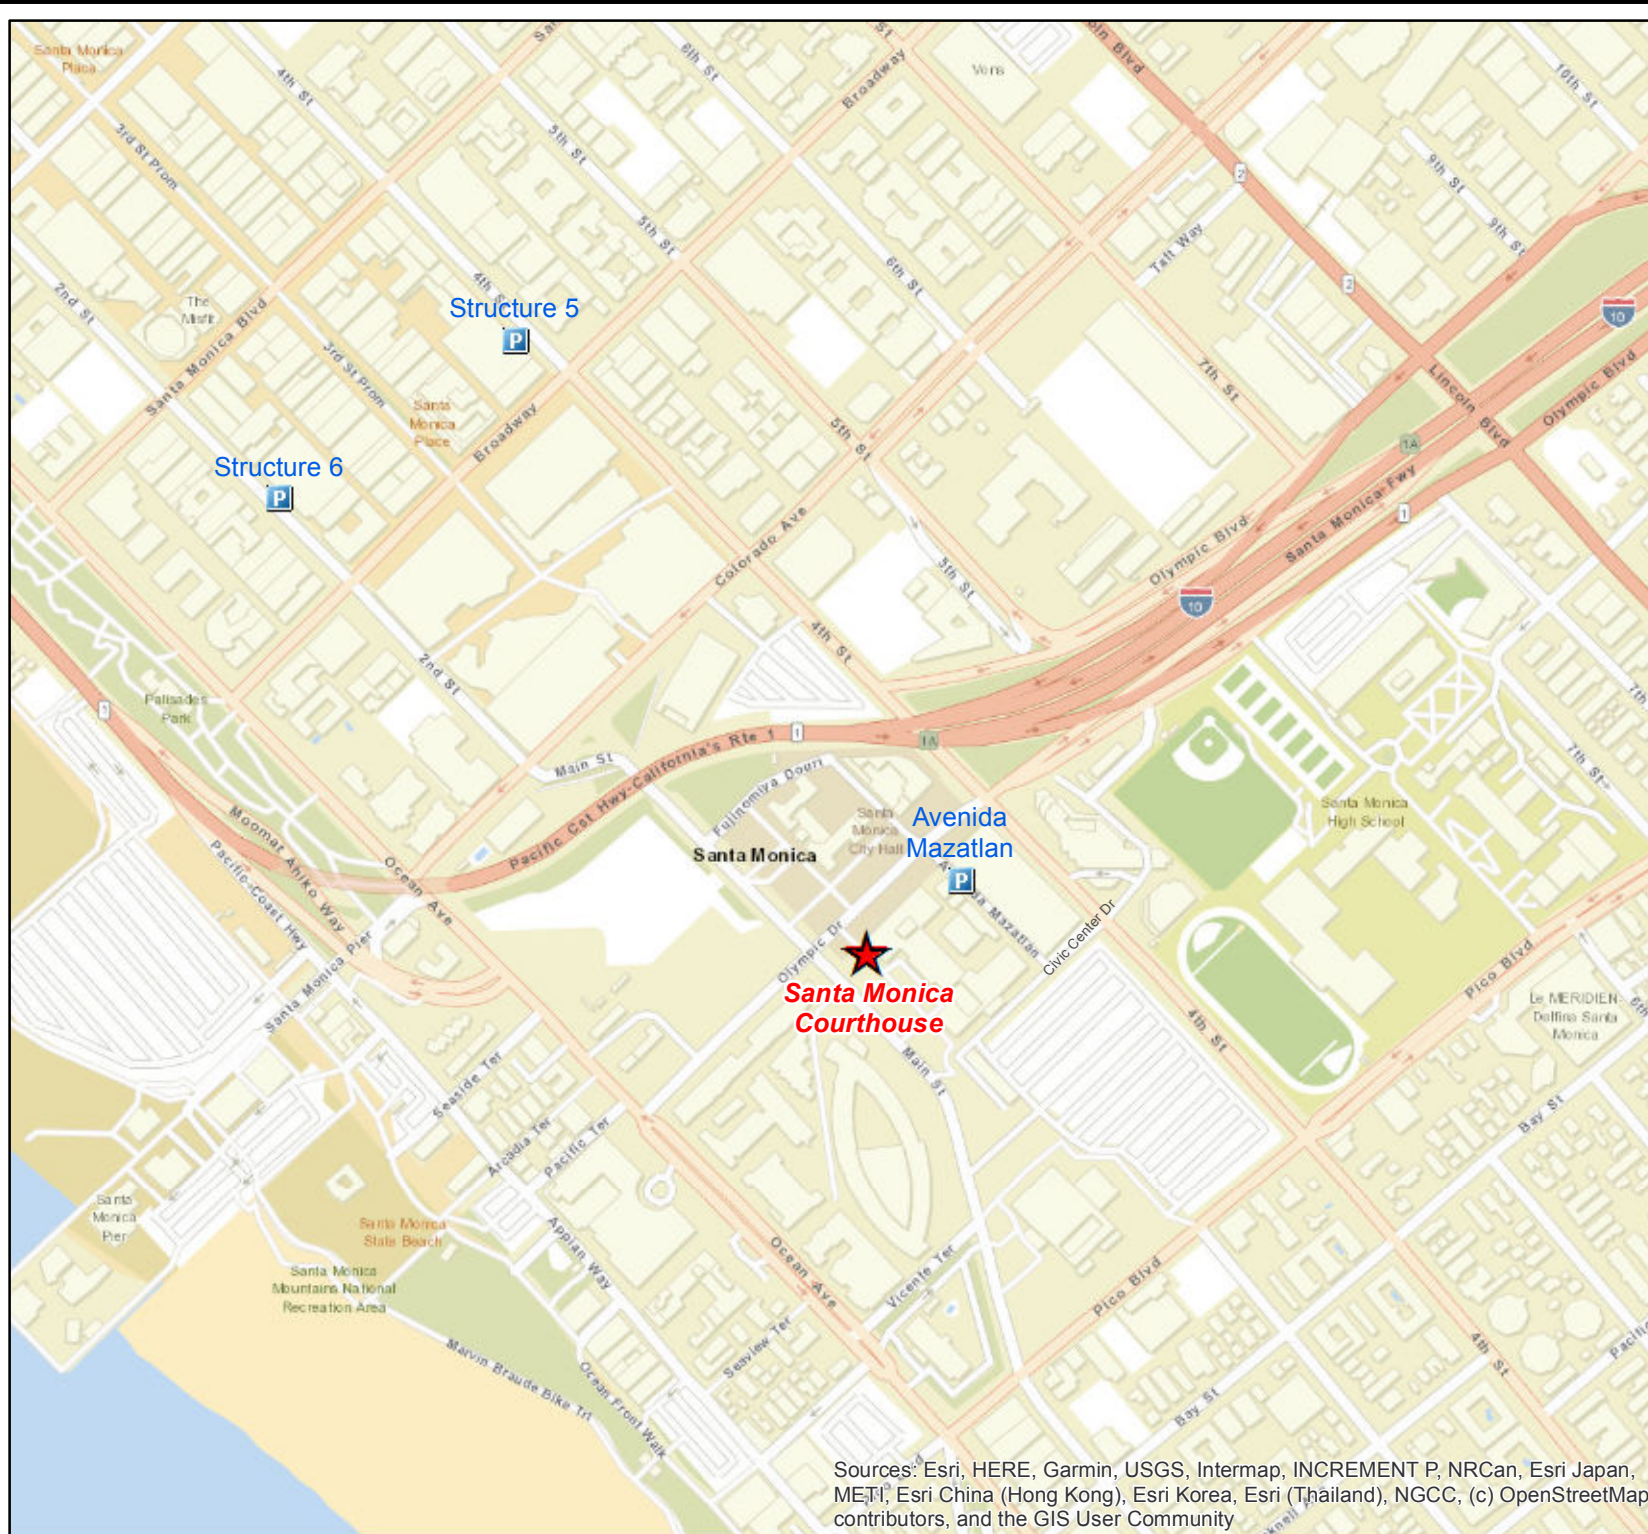

Santa Monica Courthouse

1725 Main Street
Santa Monica,
CA 90401

-  Public Parking
-  Court Location

0 0.0250.05 0.1 Miles

Sources: Esri, HERE, Garmin, USGS, Intermap, INCREMENT P, NRCan, Esri Japan, METI, Esri China (Hong Kong), Esri Korea, Esri (Thailand), NGCC, (c) OpenStreetMap contributors, and the GIS User Community